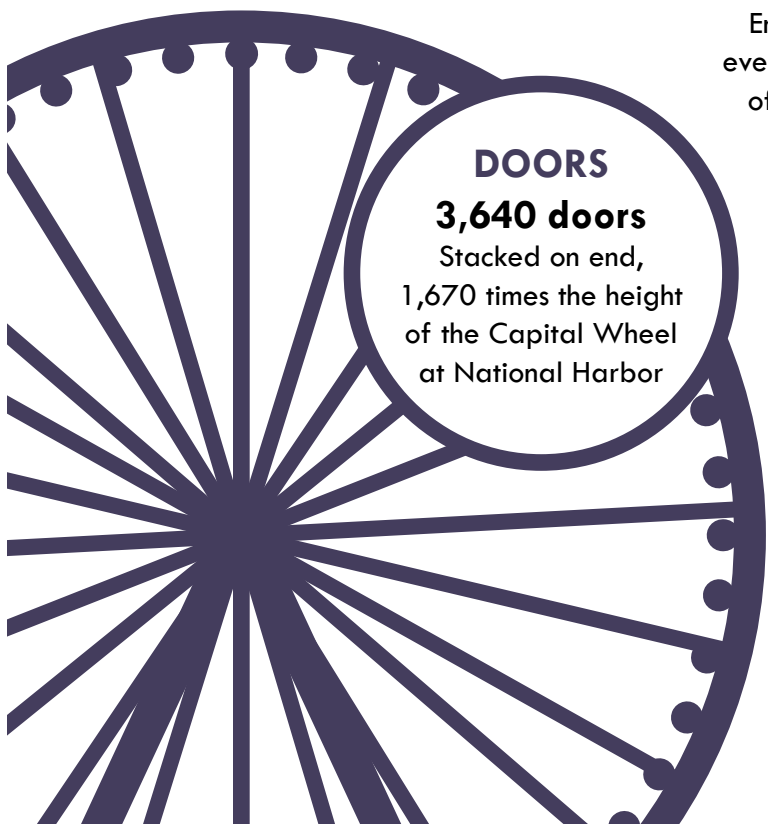

COMMUNITY FORKLIFT

2023 WASTE DIVERSION FACTSHEET

Community Forklift turns the waste stream into a resource stream and keeps tons of material out of landfills each year. Learn more about the nearly 170,000 items our one reuse store diverted in 2023!

SINKS
655 sinks
Enough to put 2.3 sinks in each of the Pentagon's 284 bathrooms

LUMBER
7.73 miles
2 times the distance from Community Forklift to Kenilworth Park along the Anacosta Riverwalk Trail

LIGHTING
6,351 fixtures
Enough to put 25 fixtures in every building on the University of Maryland's main campus

WINDOWS
969 windows
1.5 times the number of windows in the US Capitol Building

DOORS
3,640 doors
Stacked on end, 1,670 times the height of the Capital Wheel at National Harbor

TILE
45,000 sq. ft.
Could tile over 8 basketball courts